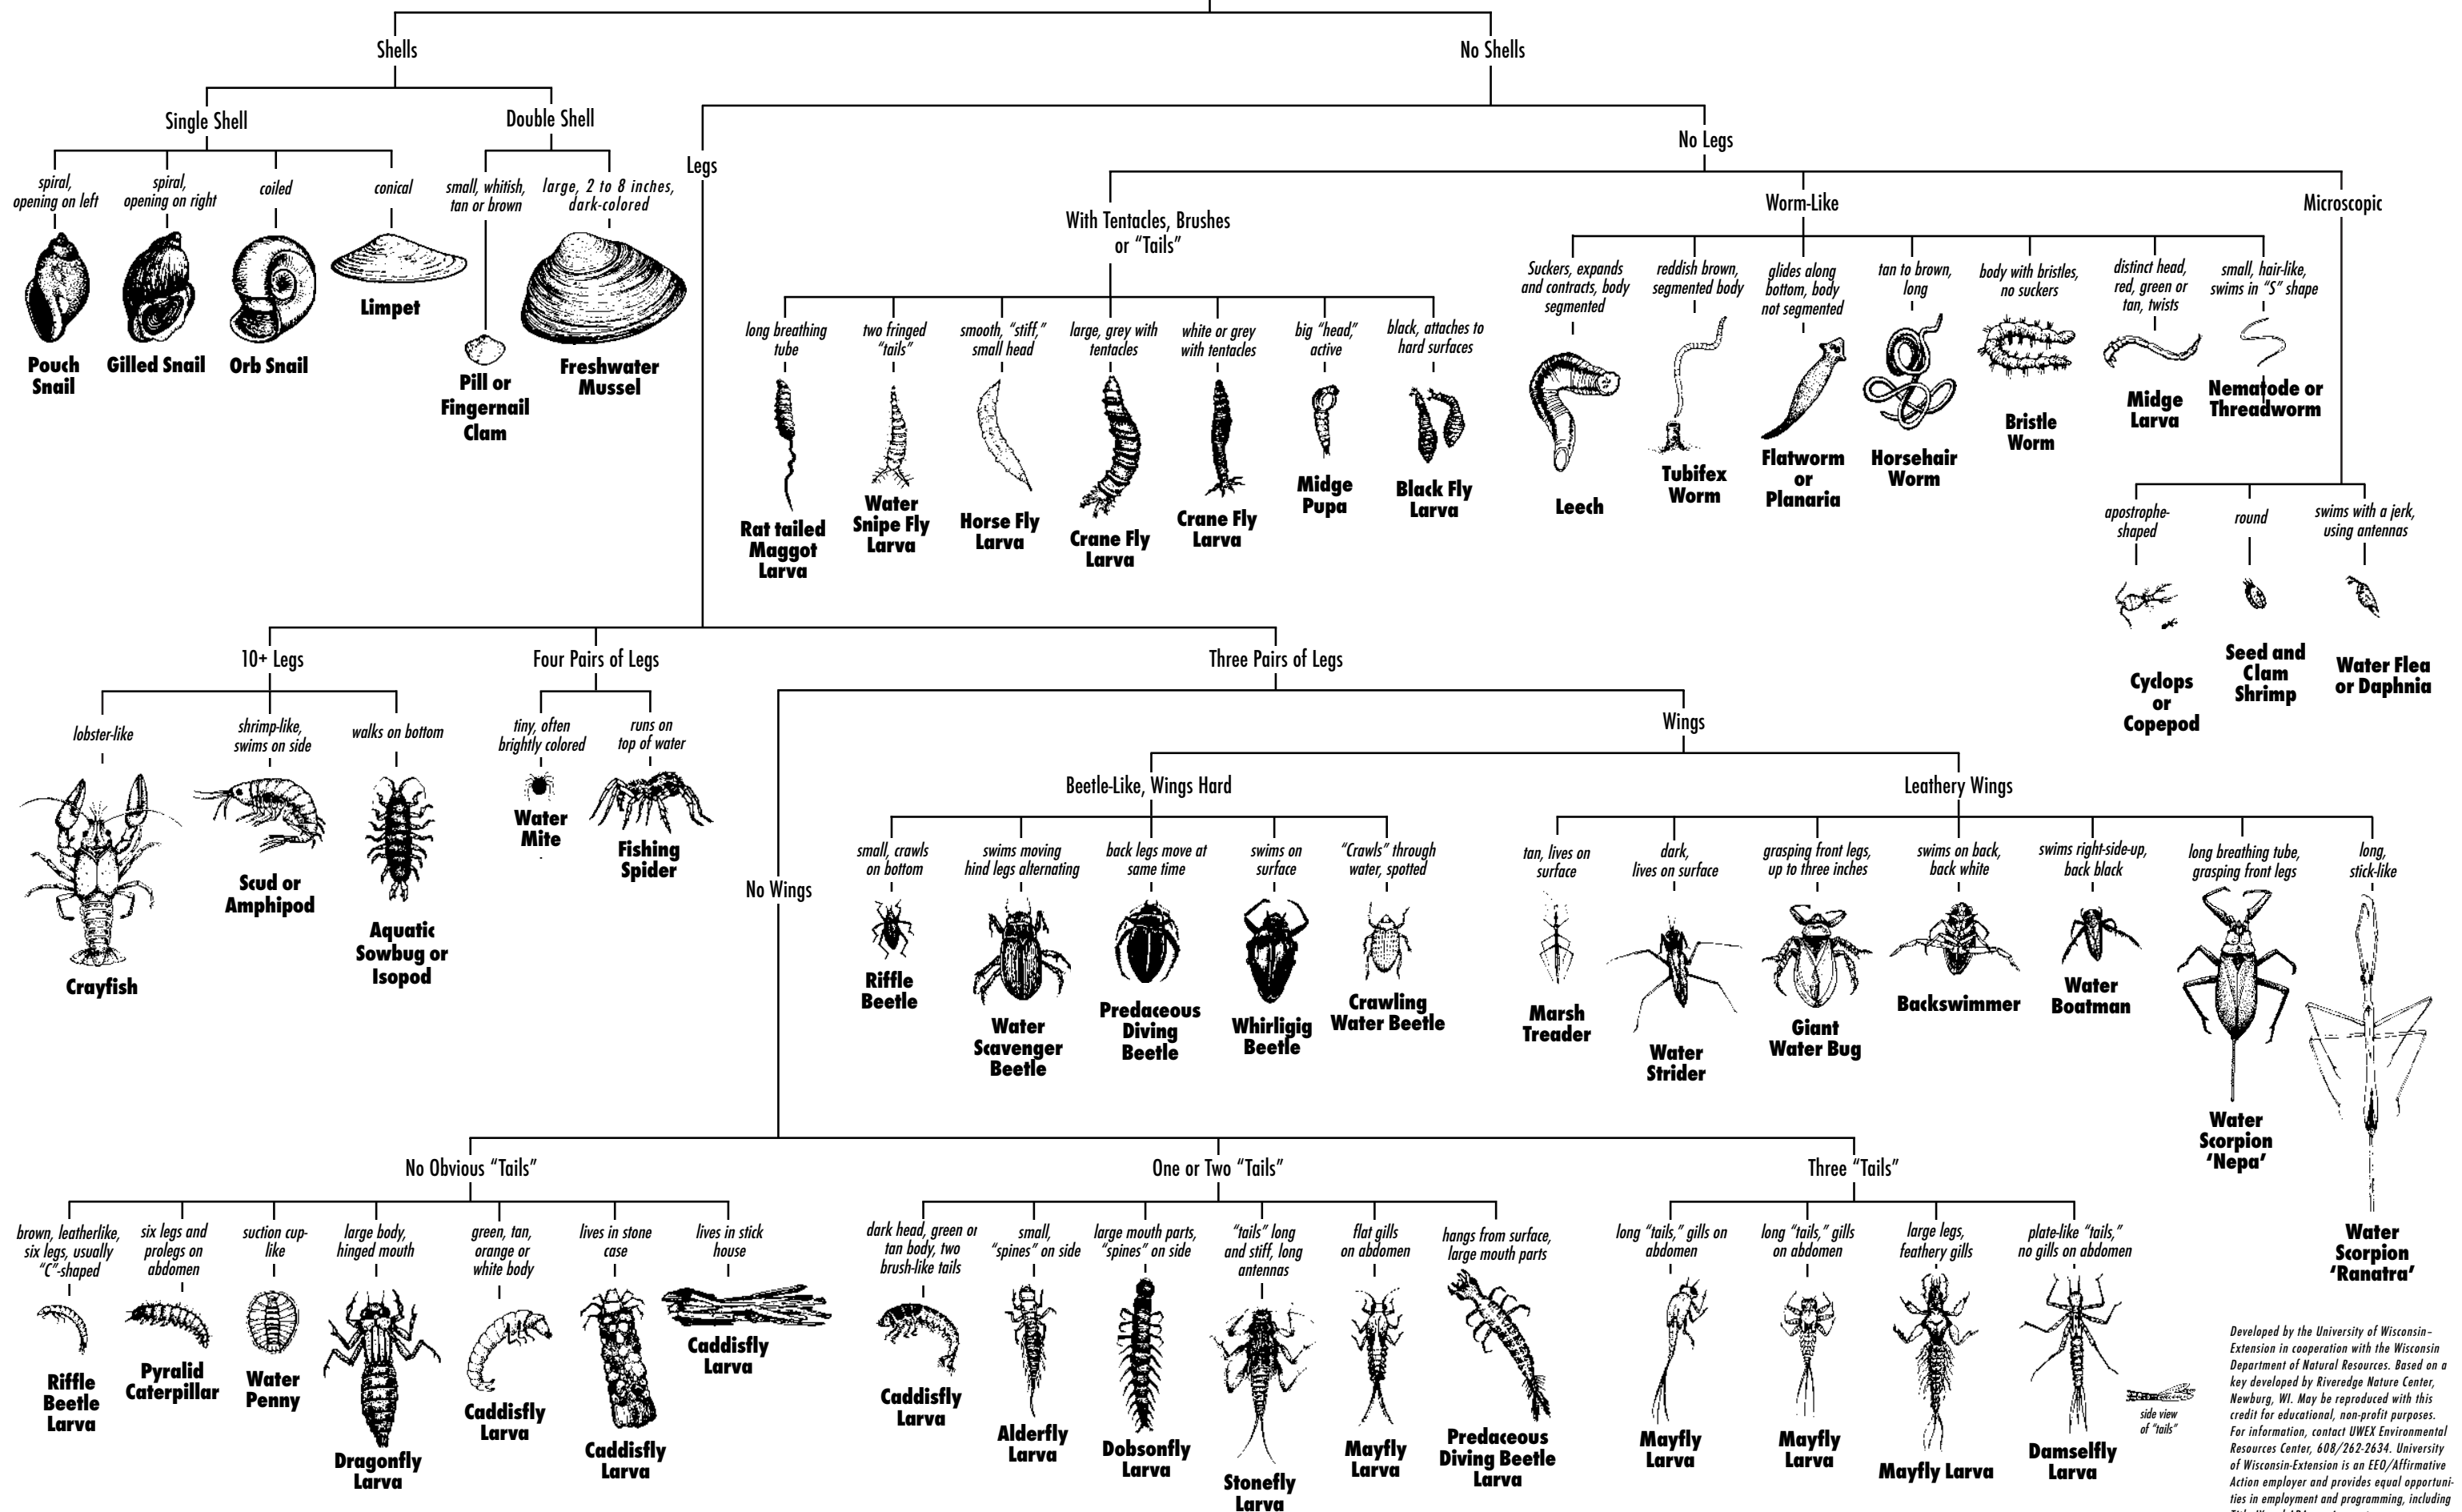

# Key to Macroinvertebrate Life in the River

(Sizes of illustrations are not proportional.)

Developed by the University of Wisconsin-Extension in cooperation with the Wisconsin Department of Natural Resources. Based on a key developed by Riveredge Nature Center, Newburg, WI. May be reproduced with this credit for educational, non-profit purposes. For information, contact UWEX Environmental Resources Center, 608/262-2634. University of Wisconsin-Extension is an EEO/Affirmative Action employer and provides equal opportunities in employment and programming, including Title IX and ADA requirements.